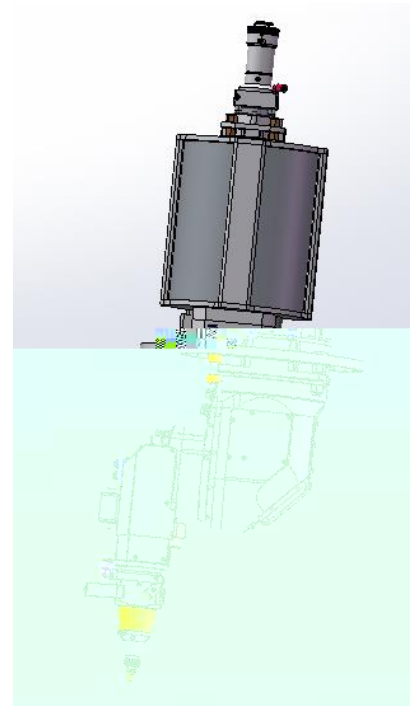

1		A	$\pm 135^\circ$	
		C	$\pm 540^\circ$	
		H	$\pm 15 \text{ mm}$	
2		OA		
3				
4			4000W	
5			35mm	
6		A C	1.5 rev/s	
7		A C	0.00006°	

上海市松江区东宝路8号
No.8, Dongbao Road,
Songjiang District, Shanghai

T.400-670-1510
sales@empower.cn

WWW.EMPOWER.CN